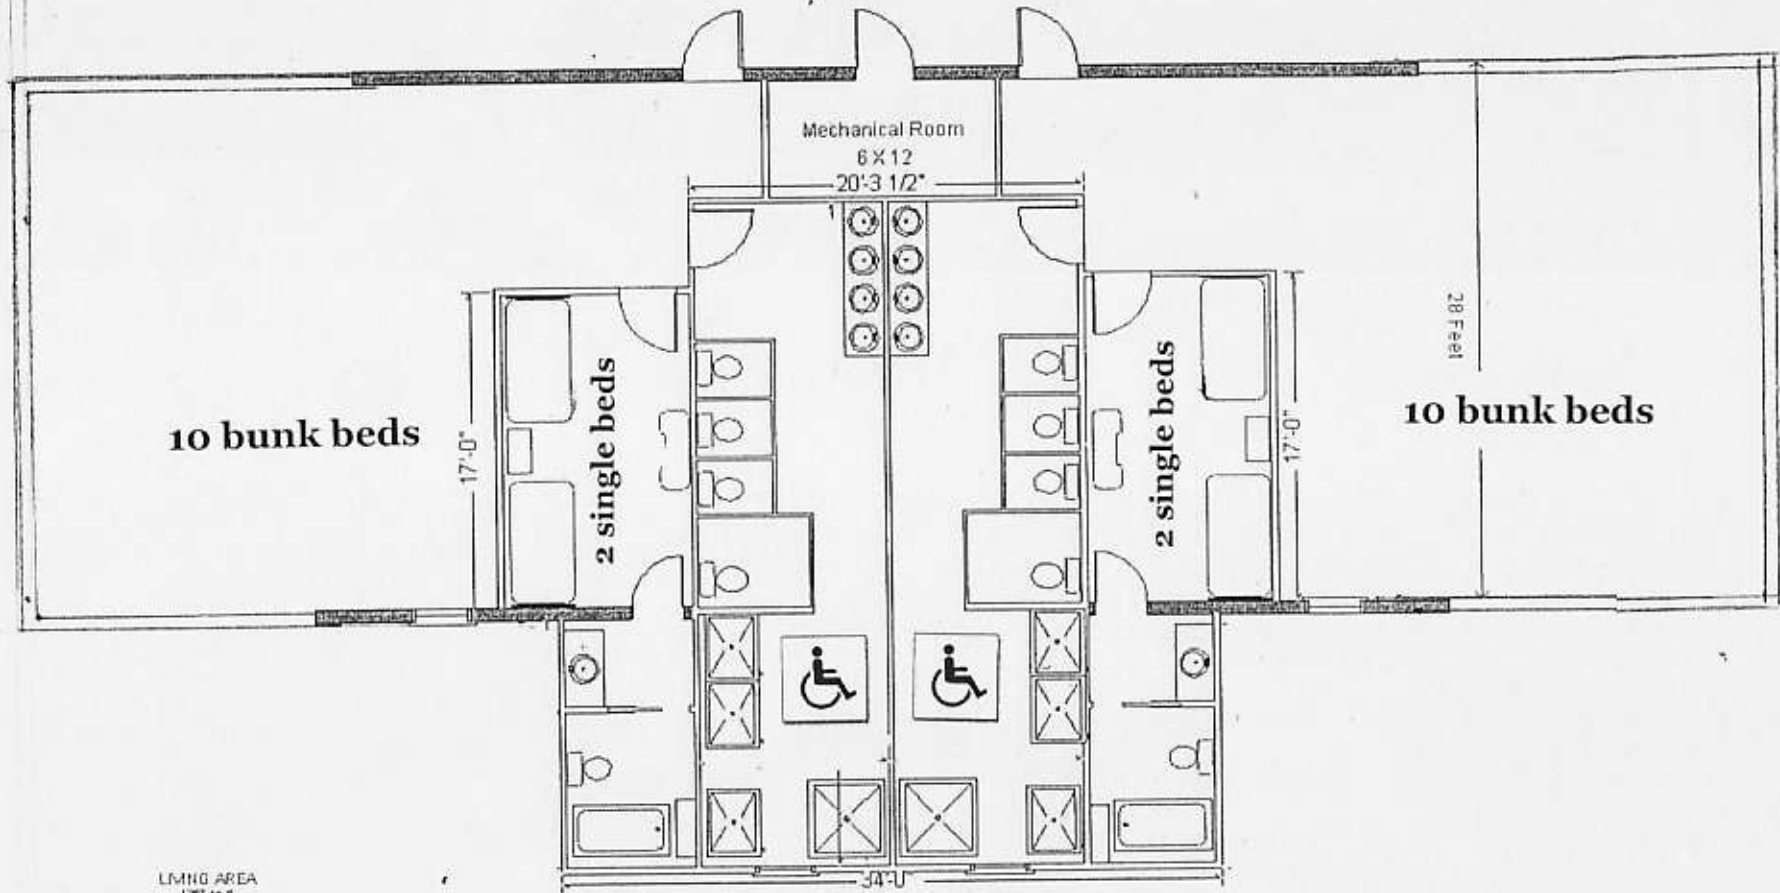

Fortson Dorm

87 Feet

10 bunk beds

17'-0"

2 single beds

Mechanical Room
6 X 12
20'-3 1/2"

2 single beds

17'-0"

10 bunk beds

28 Feet

LMING AREA
1/20/14