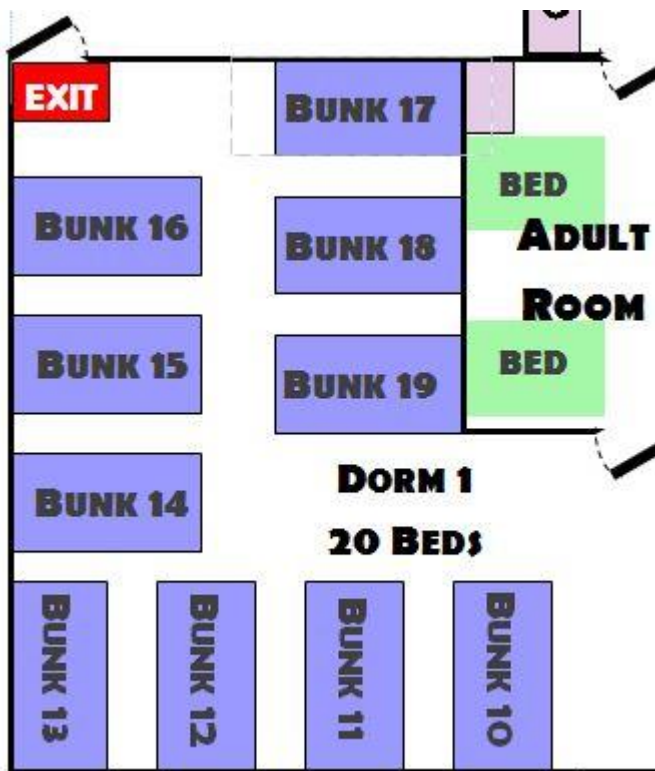

Fortson 4-H Center

Dorm 1 Floorplan

Sleeps 20 in Bunks & 2 in Adult Room

Dorm 2 Floorplan

Sleeps 20 in Bunks & 2 in Adult Room

Fortson 4-H Center

Dorm 1 Bed Assignments

Sleeps 20 in Bunks & 2 in Adult Room

(If choosing to leave Dorm 1 or 2 empty;
leave Dorm 1 empty and use Dorm 2 for Air conditioning reasons)

Group _____ **Dates** _____

Gender: MALE OR FEMALE

Adult
Room

--	--

Dorm 1

10 Bottom		10 Top	
11 Bottom		11 Top	
12 Bottom		12 Top	
13 Bottom		13 Top	
14 Bottom		14 Top	
15 Bottom		15 Top	
16 Bottom		16 Top	
17 Bottom		17 Top	
18 Bottom		18 Top	
19 Bottom		19 Top	

Fortson 4-H Center

Dorm 2 Bed Assignments

Sleeps 20 in Bunks & 2 in Adult Room

(If choosing to leave Dorm 1 or 2 empty;
leave Dorm 1 empty and use Dorm 2 for Air conditioning reasons)

Group _____ **Dates** _____

Gender: MALE OR FEMALE

Adult
Room

--	--

Dorm 2

20 Bottom		20 Top	
21 Bottom		21 Top	
22 Bottom		22 Top	
23 Bottom		23 Top	
24 Bottom		24 Top	
25 Bottom		25 Top	
26 Bottom		26 Top	
27 Bottom		27 Top	
28 Bottom		28 Top	
29 Bottom		29 Top	