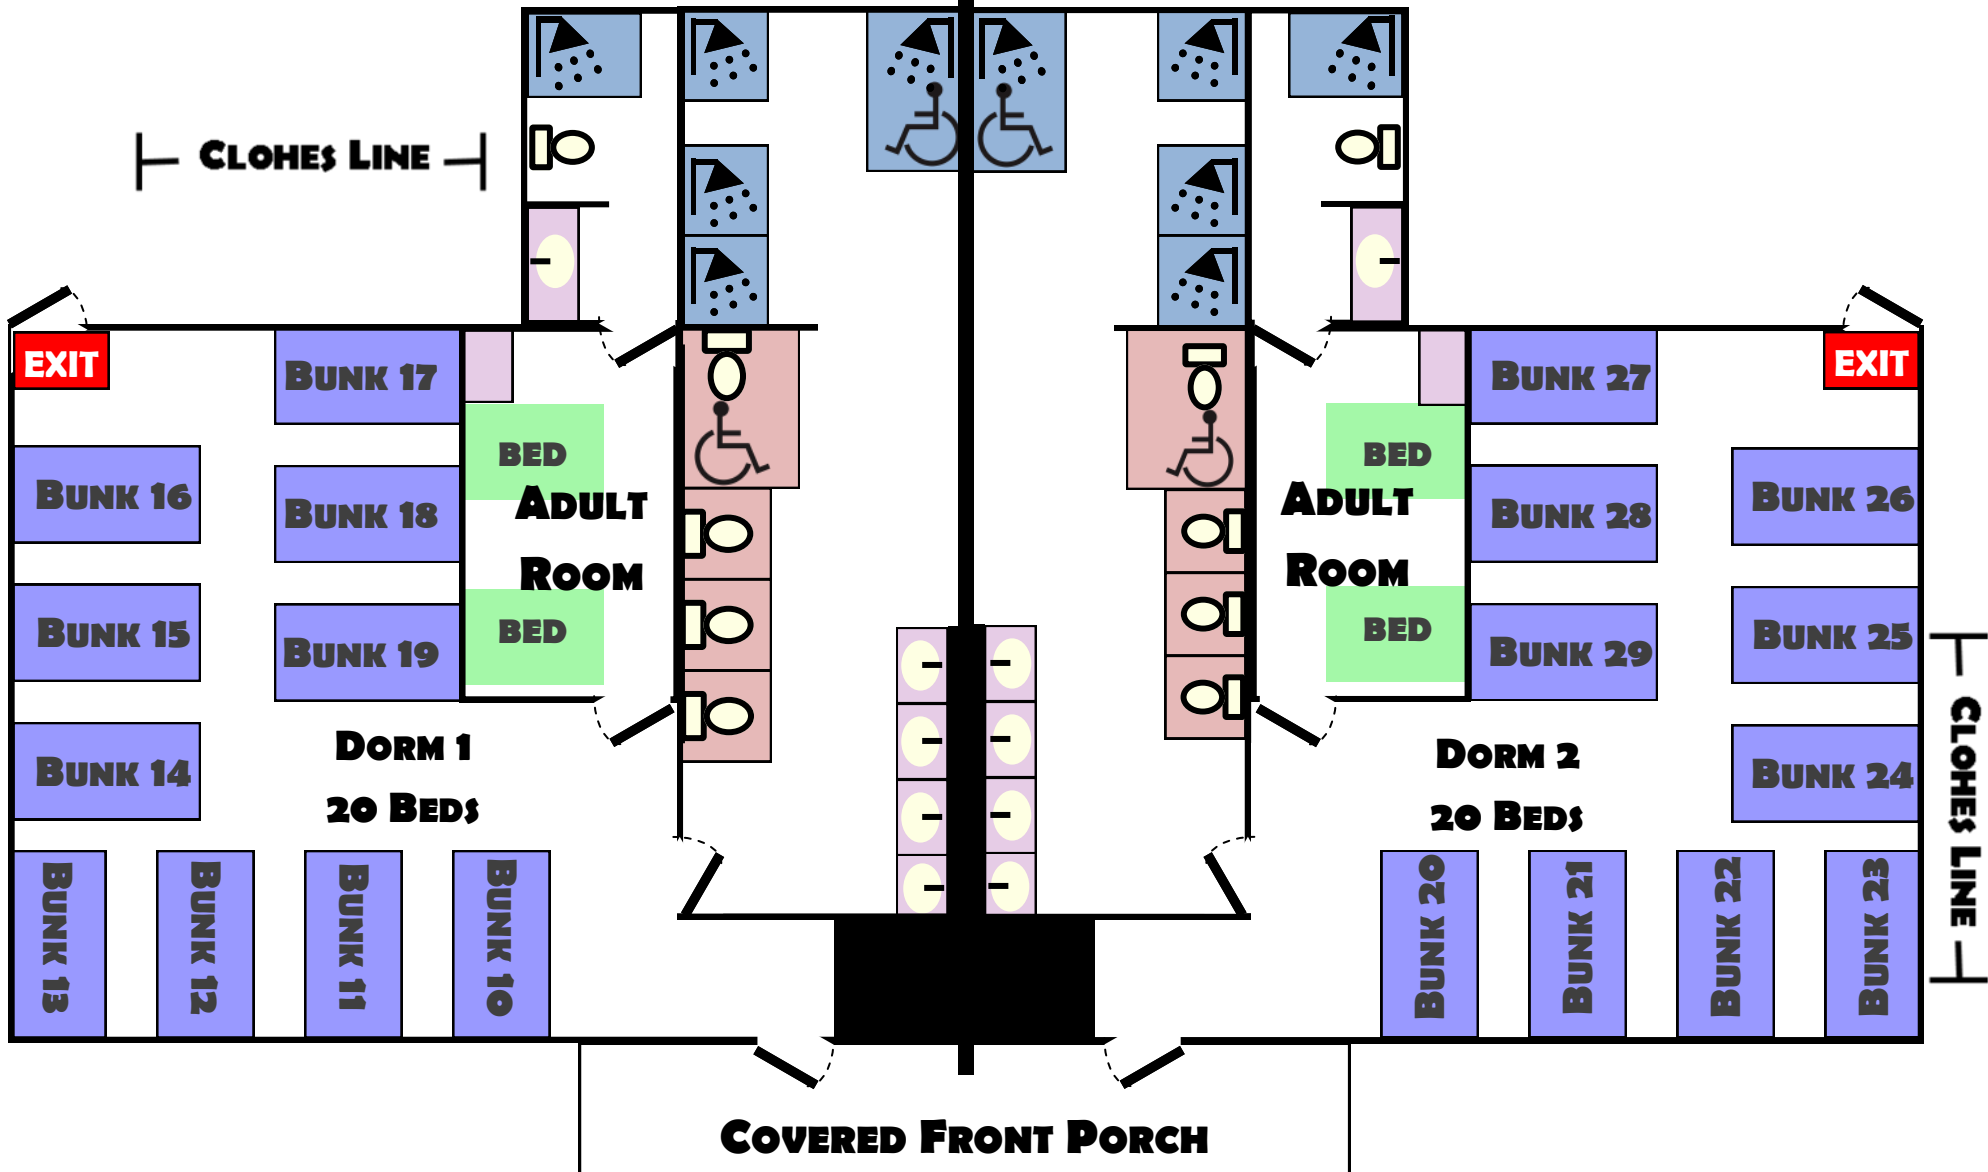

Fortson 4-H Center

Dorm 1 Floorplan

Sleeps 20 in Bunks & 2 in Adult Room

Dorm 2 Floorplan

Sleeps 20 in Bunks & 2 in Adult Room

Fortson 4-H Center

Dorm 1 Bed Assignments

Sleeps 20 in Bunks & 2 in Adult Room

(If choosing to leave Dorm 1 or 2 empty;
leave Dorm 1 empty and use Dorm 2 for Air conditioning reasons)

Group _____ **Dates** _____

Gender: MALE OR FEMALE

Adult
Room

--	--

Dorm 1

10 Bottom		10 Top	
11 Bottom		11 Top	
12 Bottom		12 Top	
13 Bottom		13 Top	
14 Bottom		14 Top	
15 Bottom		15 Top	
16 Bottom		16 Top	
17 Bottom		17 Top	
18 Bottom		18 Top	
19 Bottom		19 Top	

Fortson 4-H Center

Dorm 2 Bed Assignments

Sleeps 20 in Bunks & 2 in Adult Room

(If choosing to leave Dorm 1 or 2 empty;
leave Dorm 1 empty and use Dorm 2 for Air conditioning reasons)

Group _____ **Dates** _____

Gender: MALE OR FEMALE

Adult
Room

--	--

Dorm 2

20 Bottom		20 Top	
21 Bottom		21 Top	
22 Bottom		22 Top	
23 Bottom		23 Top	
24 Bottom		24 Top	
25 Bottom		25 Top	
26 Bottom		26 Top	
27 Bottom		27 Top	
28 Bottom		28 Top	
29 Bottom		29 Top	